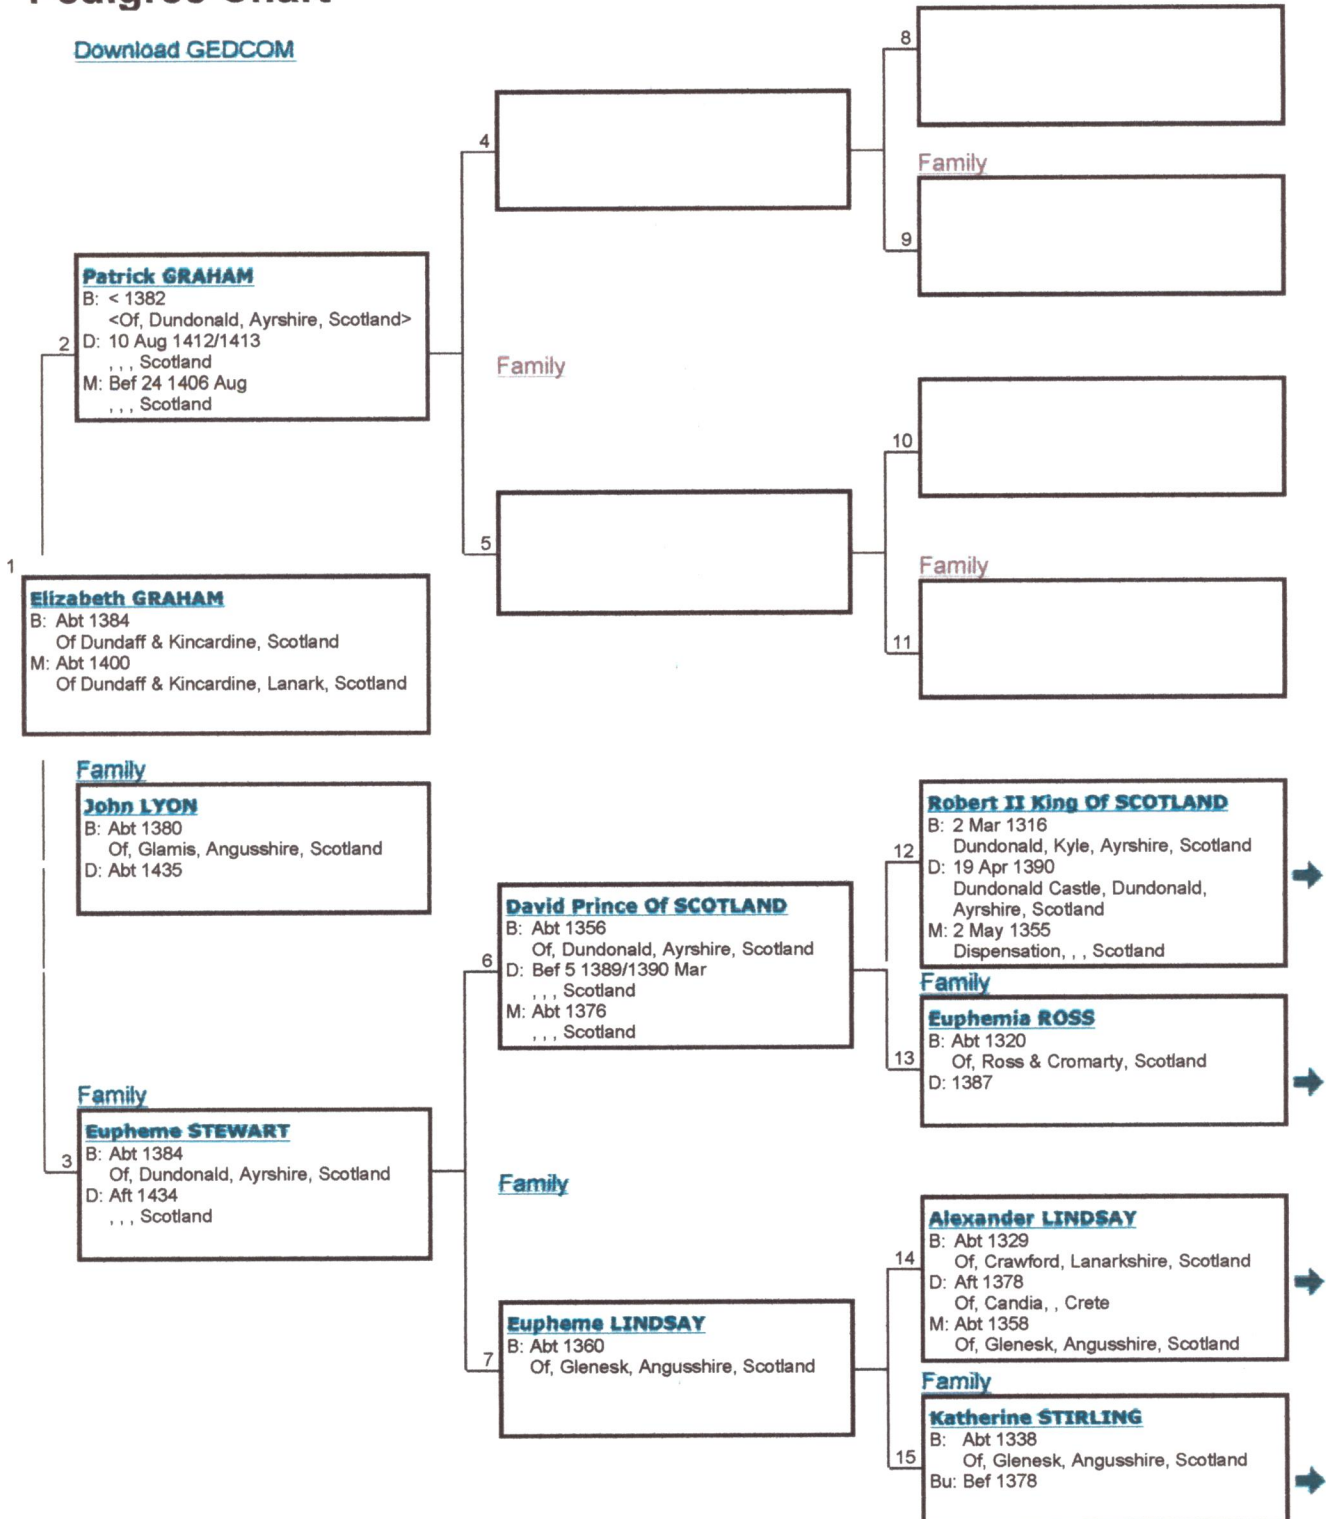

# Pedigree Chart

FamilySearch™ Ancestral File v4.19

[Download GEDCOM](#)

© 1999-2002 by Intellectual Reserve, Inc. All rights reserved. English approval: 3/1999  
 Use of this site constitutes your acceptance of these [Conditions of Use](#) (last updated: 3/22/1999).  
 Privacy Policy (last updated: 11/24/2004). 30 <http://www.familysearch.org> v.2.5.0